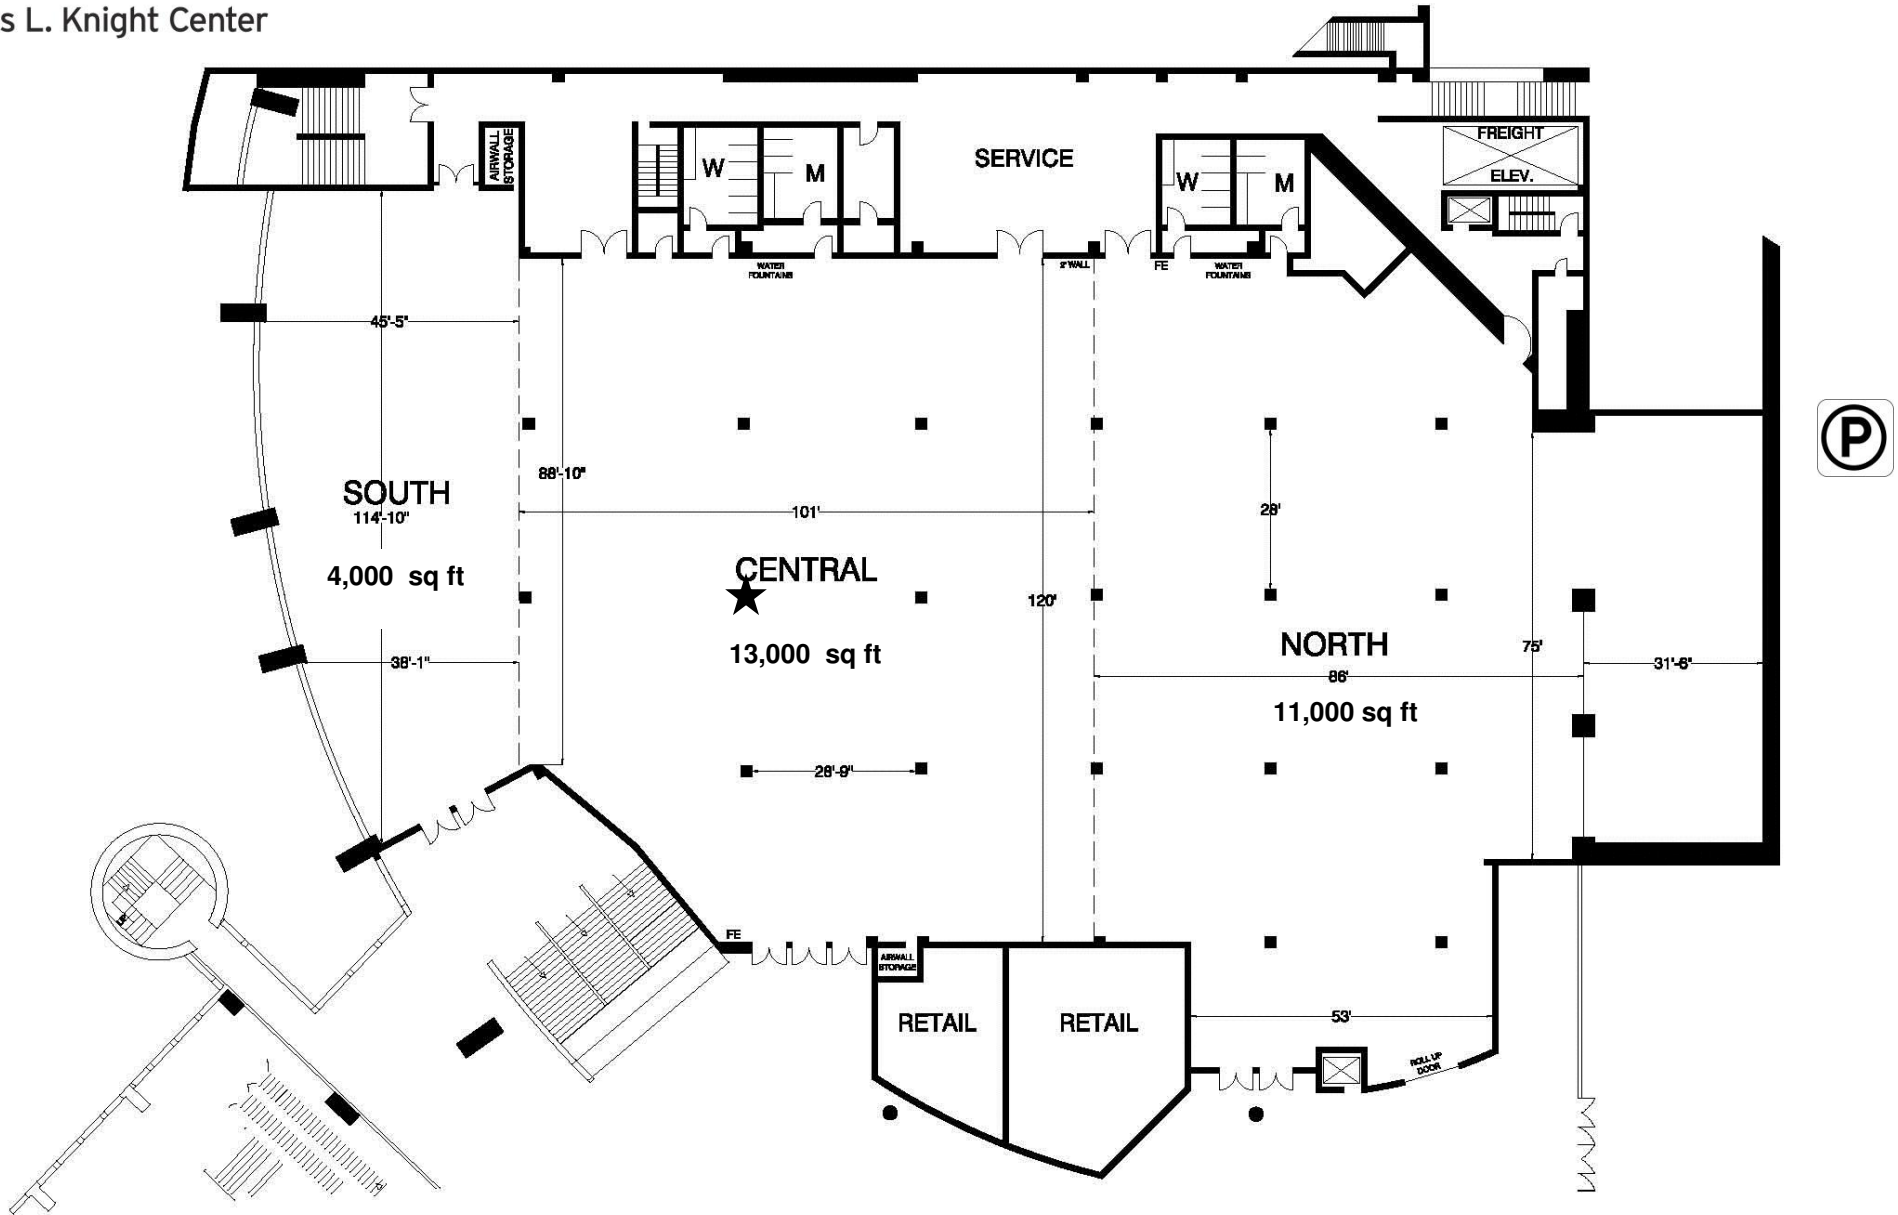

Riverfront Hall

James L. Knight Center

All columns are 30' on center in North and Central Only

Columns are 24" x 24" x 11' high ★ column is 32" x 27" x 11' high

↓ HOTEL LOBBY ↓