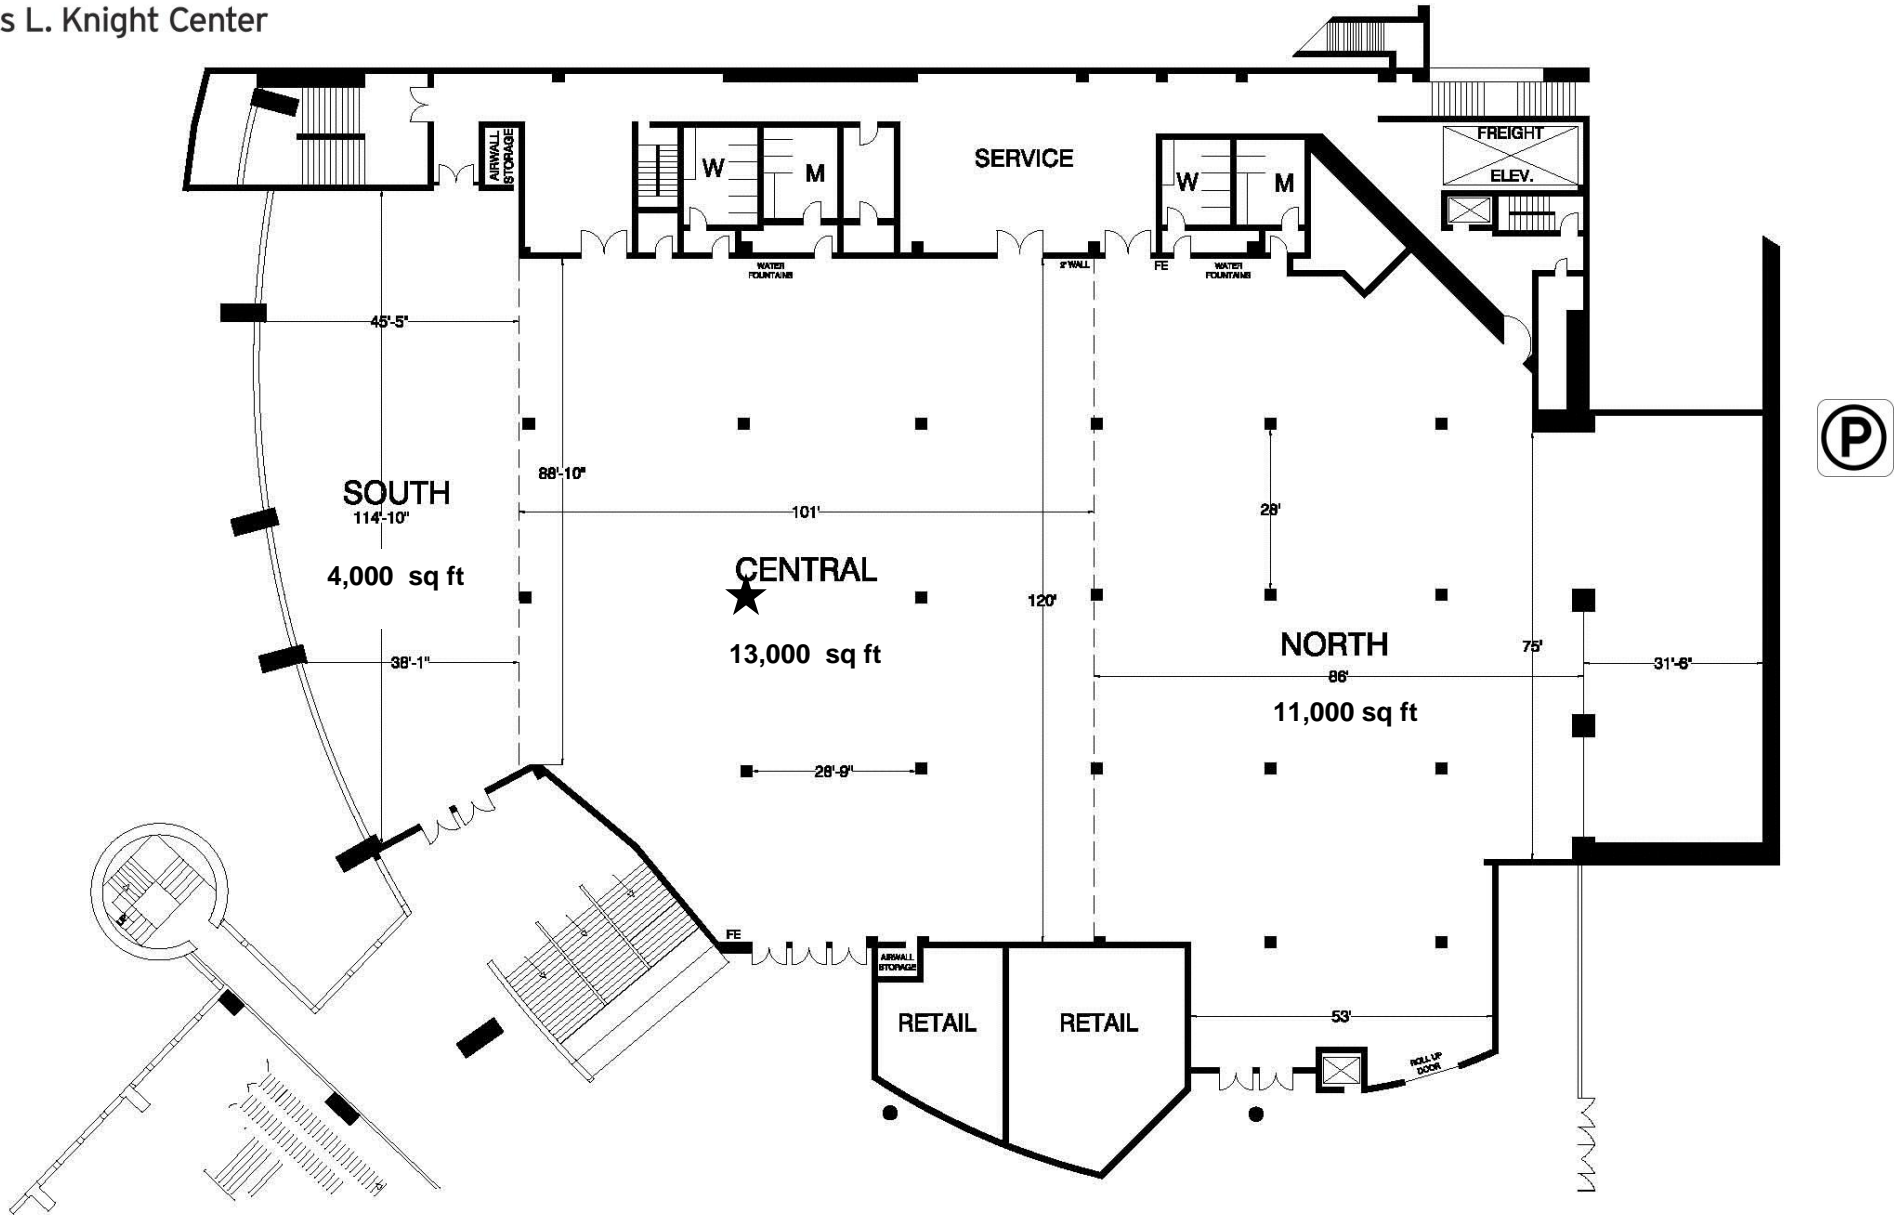

Riverfront Hall

James L. Knight Center

All columns are 30' on center in North and Central Only

Columns are 24" x 24" x 11' high ★ column is 32" x 27" x 11' high

↓ HOTEL LOBBY ↓