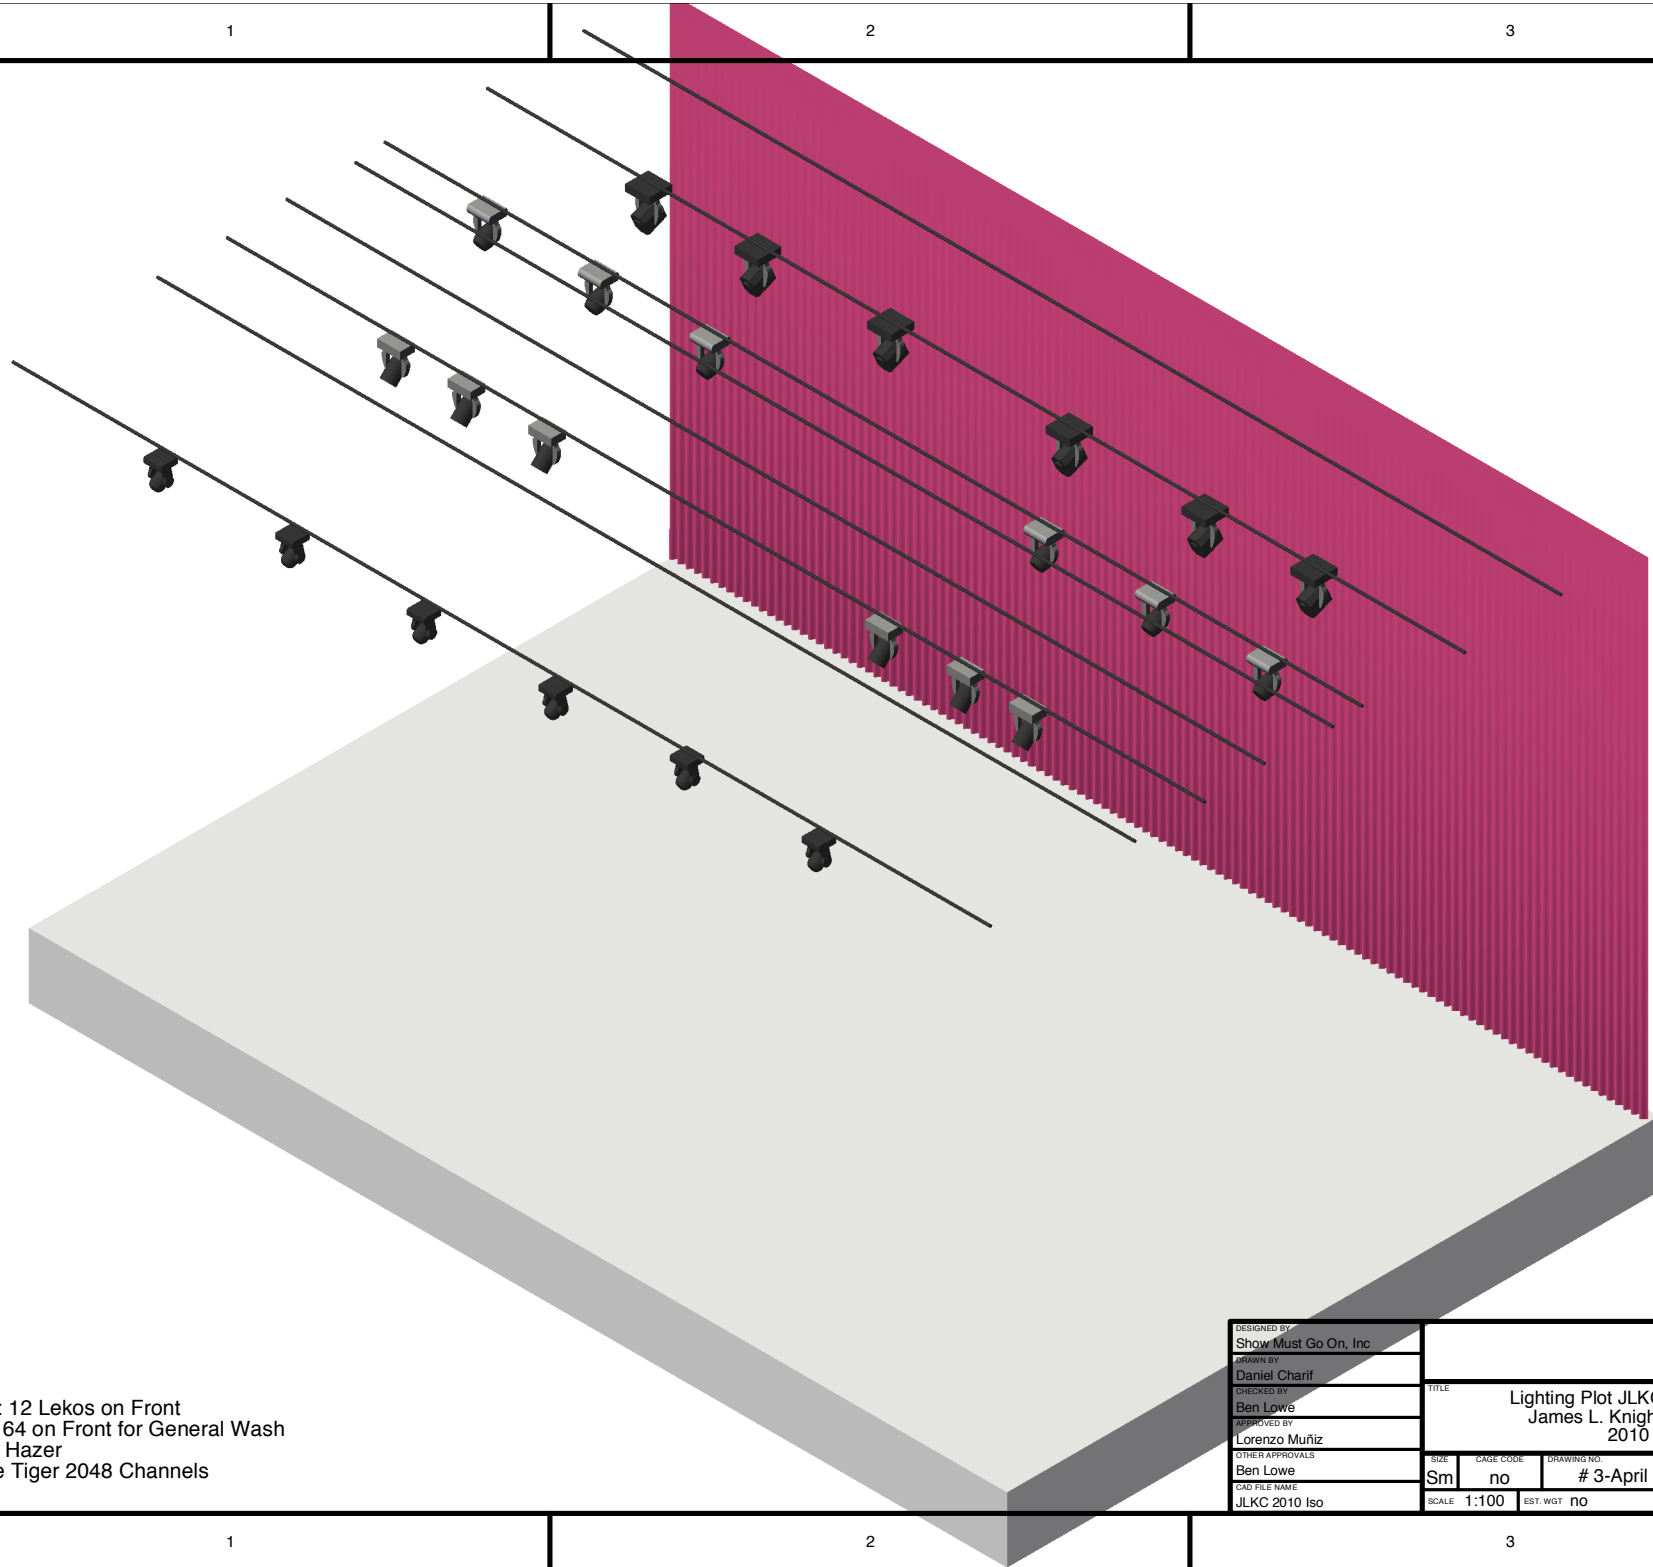

1

2

3

A

A

B

B

C

C

Options: 12 Lekos on Front  
 30 Pars 64 on Front for General Wash  
 1 DF 50 Hazer  
 1 Avolite Tiger 2048 Channels

DESIGNED BY Show Must Go On, Inc	TITLE Lighting Plot JLKC Iso Right James L. Knight Center 2010		
DRAWN BY Daniel Charif	SIZE Sm	CAGE CODE no	DRAWING NO. # 3-April 22nd, 2010
CHECKED BY Ben Lowe	SCALE 1:100	EST. WGT no	REV Y
APPROVED BY Lorenzo Muñiz	SHEET 1 OF 1		
OTHER APPROVALS Ben Lowe			
CAD FILE NAME JLKC 2010 Iso			

1

2

3